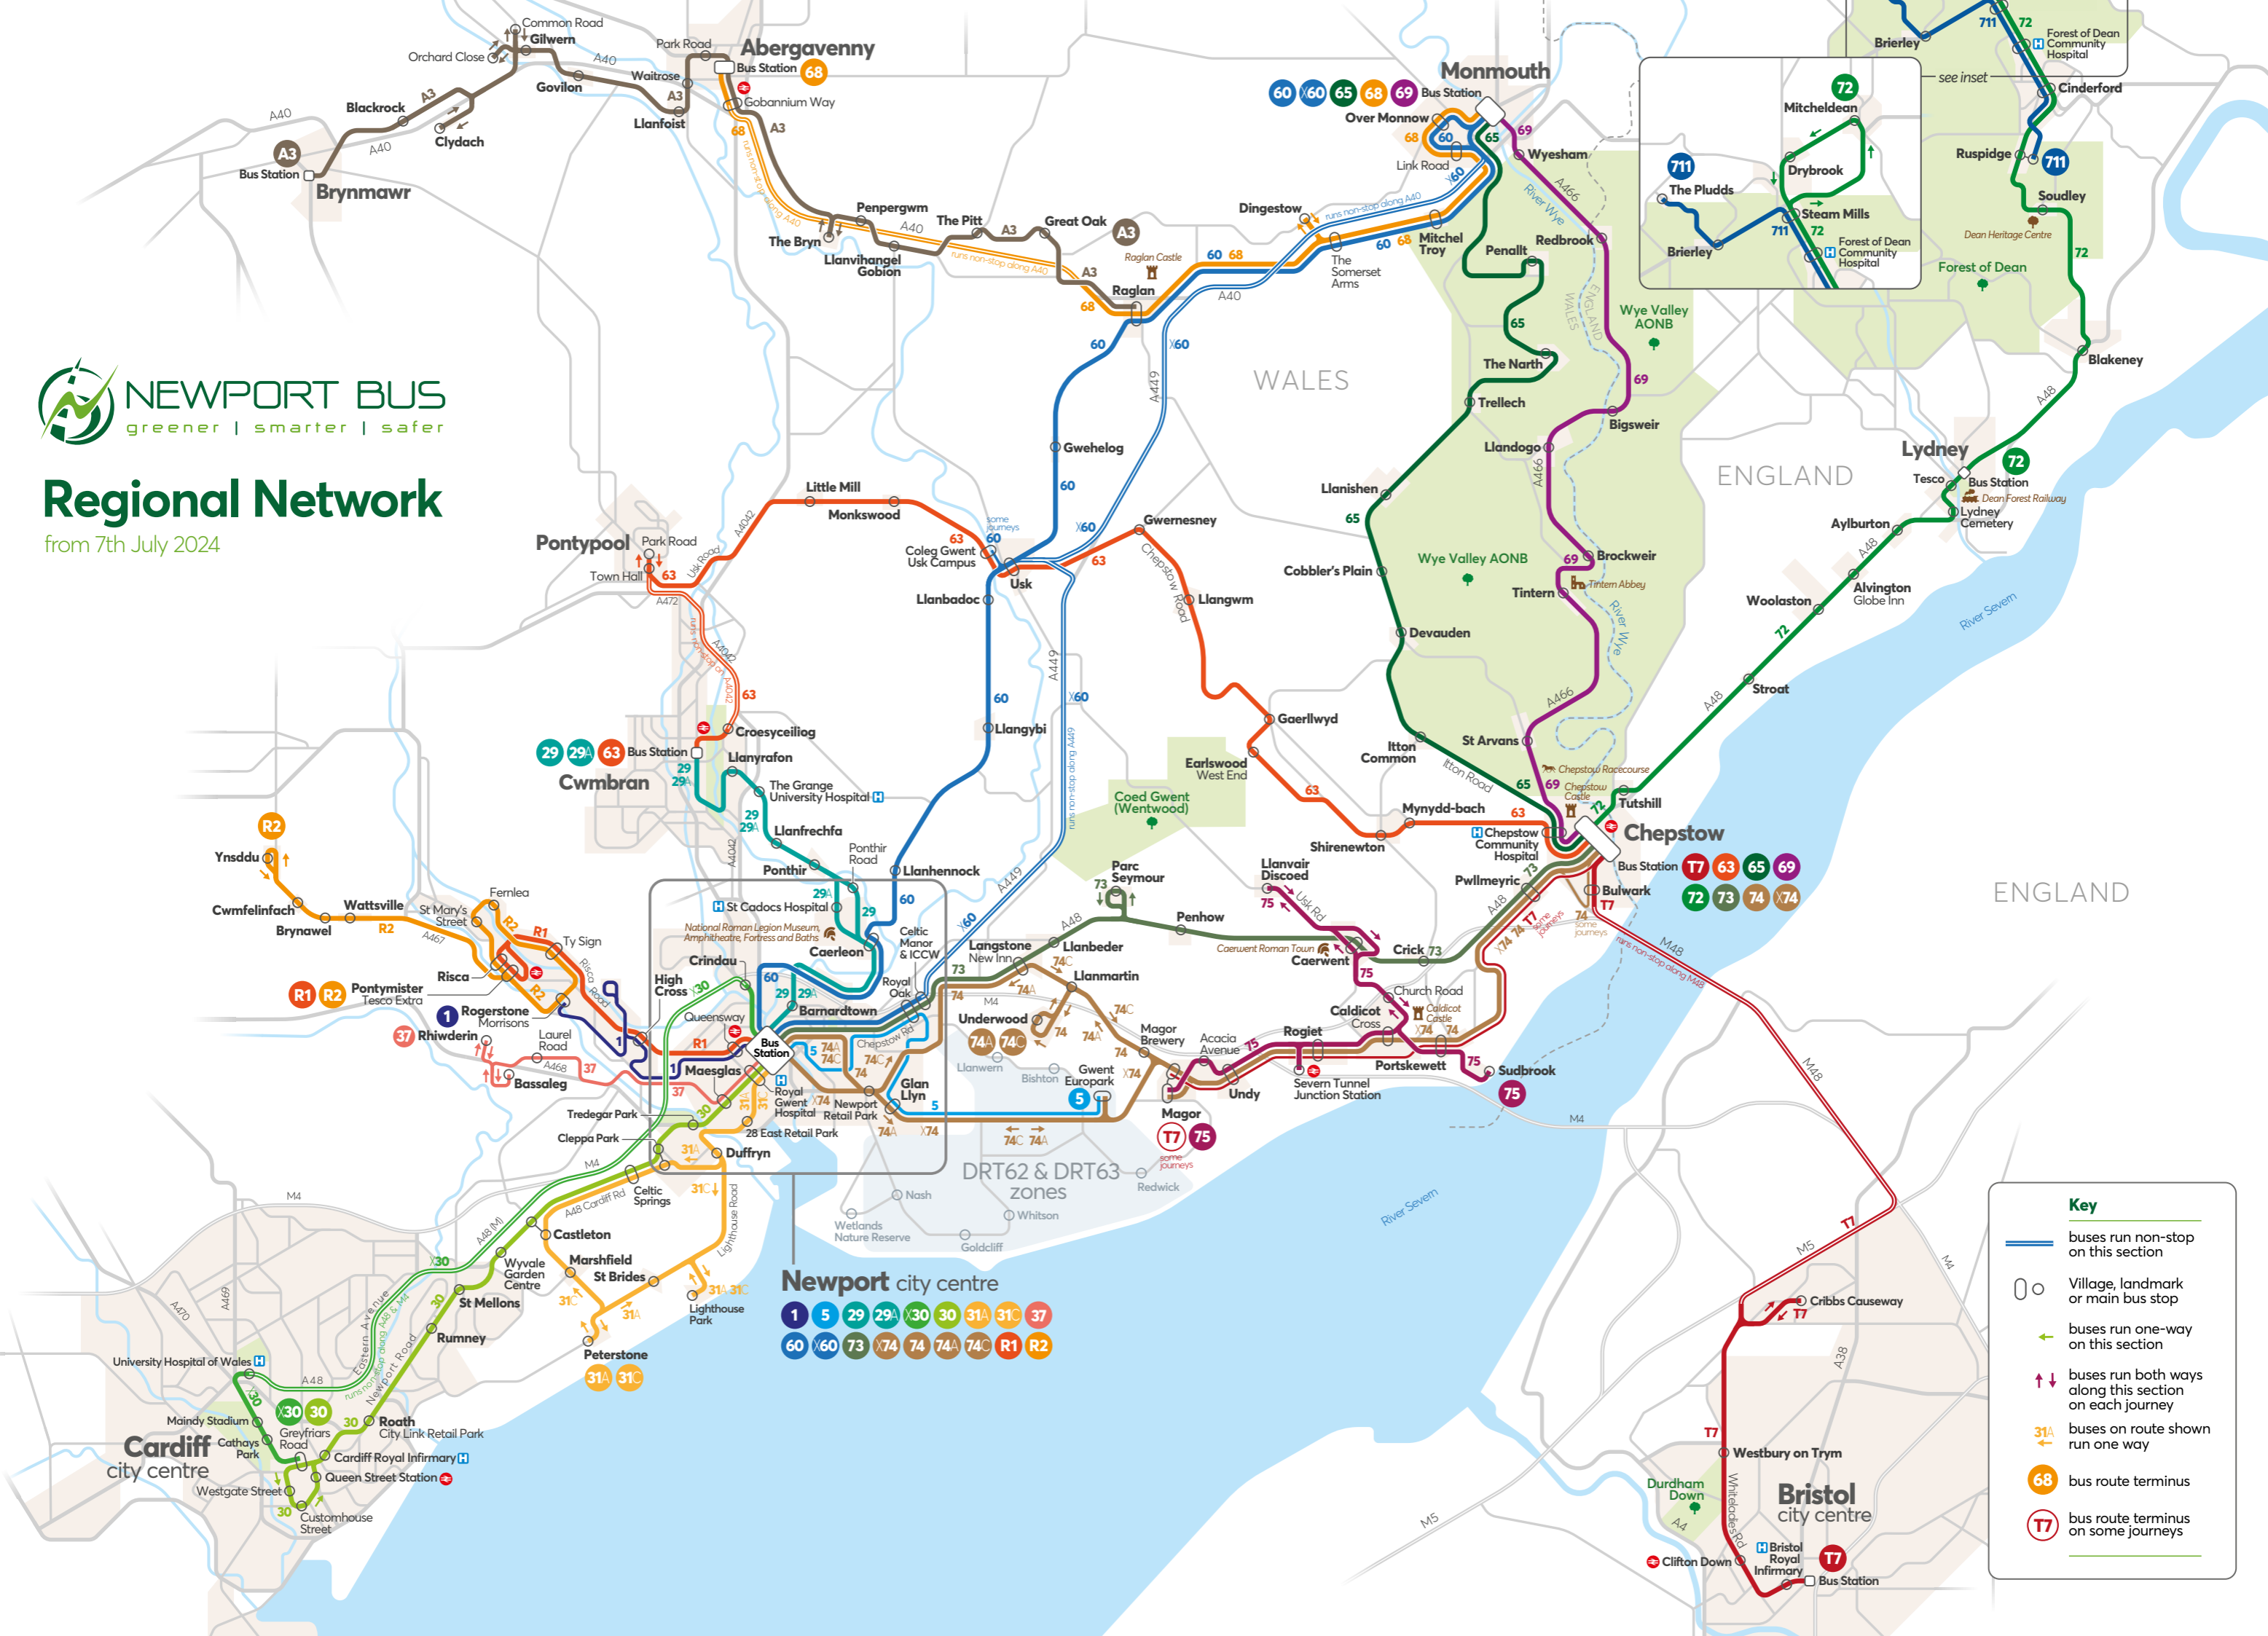

Regional Network

from 7th July 2024

Key

- buses run non-stop on this section
- Village, landmark or main bus stop
- buses run one-way on this section
- buses run both ways along this section on each journey
- buses on route shown run one way
- bus route terminus
- bus route terminus on some journeys