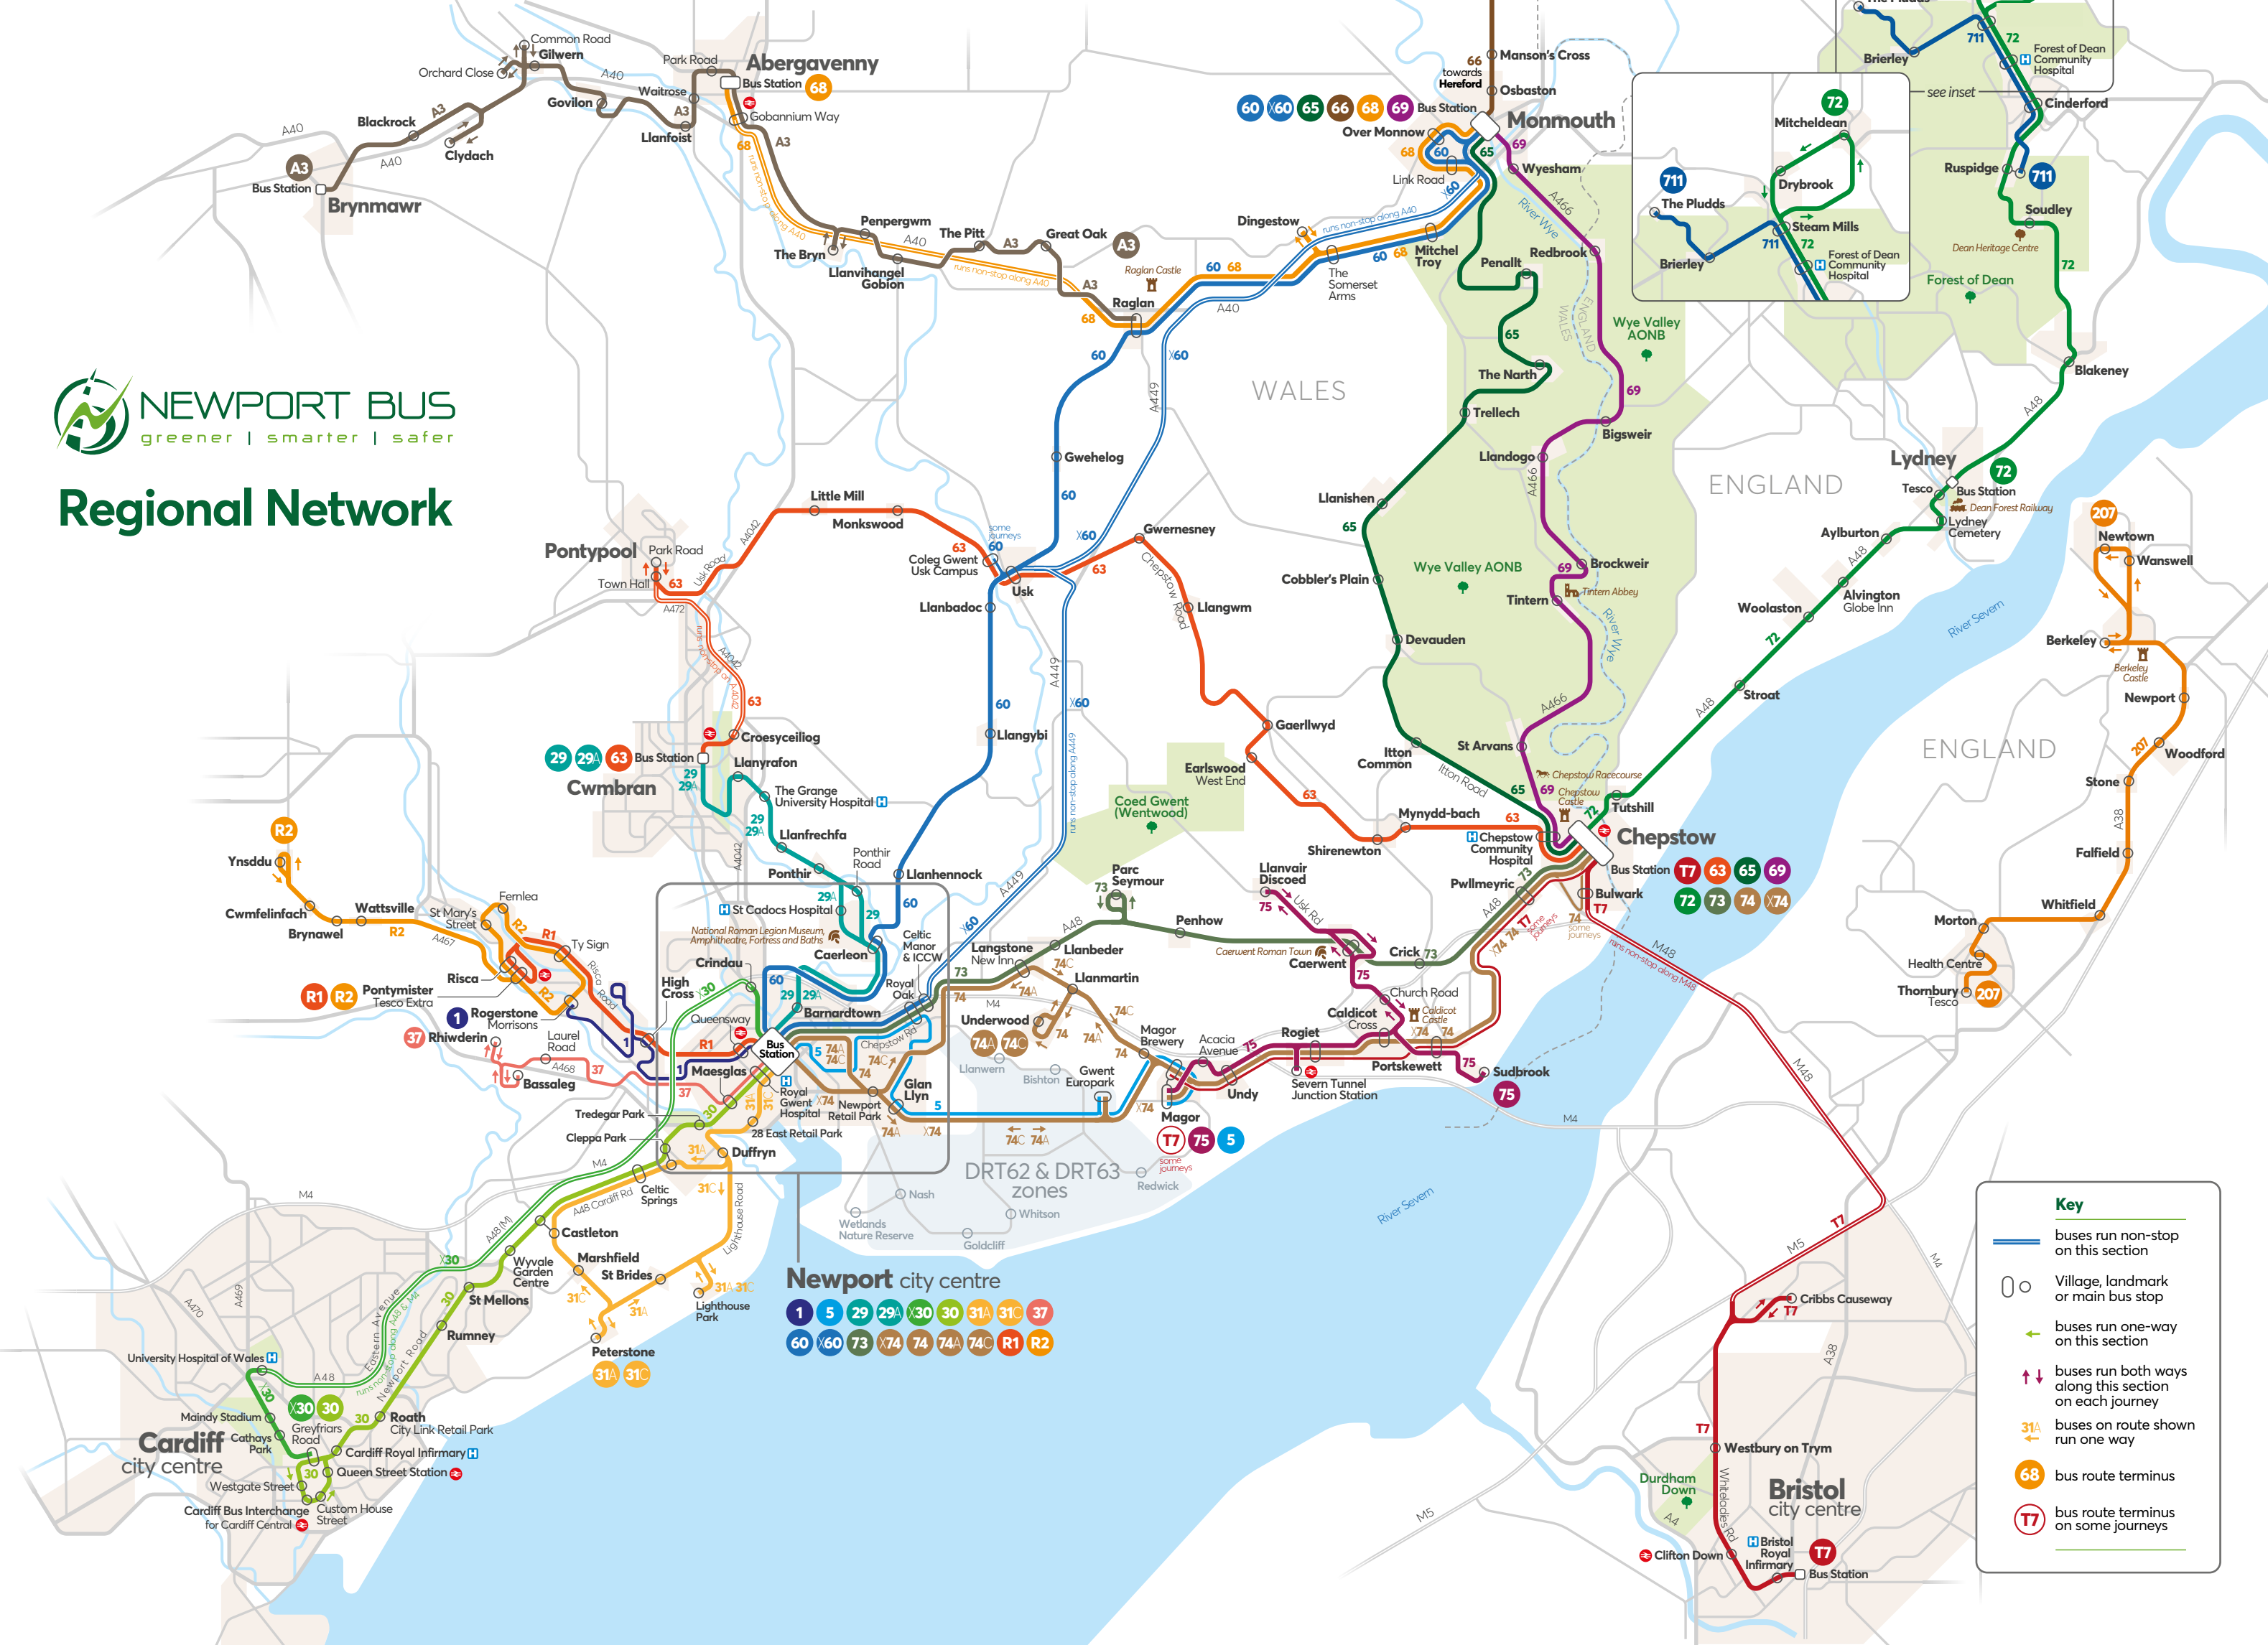

Regional Network

Newport city centre

1 5 29 29A X30 30 31A 31C 37
60 X60 73 X74 74 74A 74C R1 R2

Key

- buses run non-stop on this section
- Village, landmark or main bus stop
- buses run one-way on this section
- buses run both ways along this section on each journey
- buses on route shown run one way
- bus route terminus
- bus route terminus on some journeys