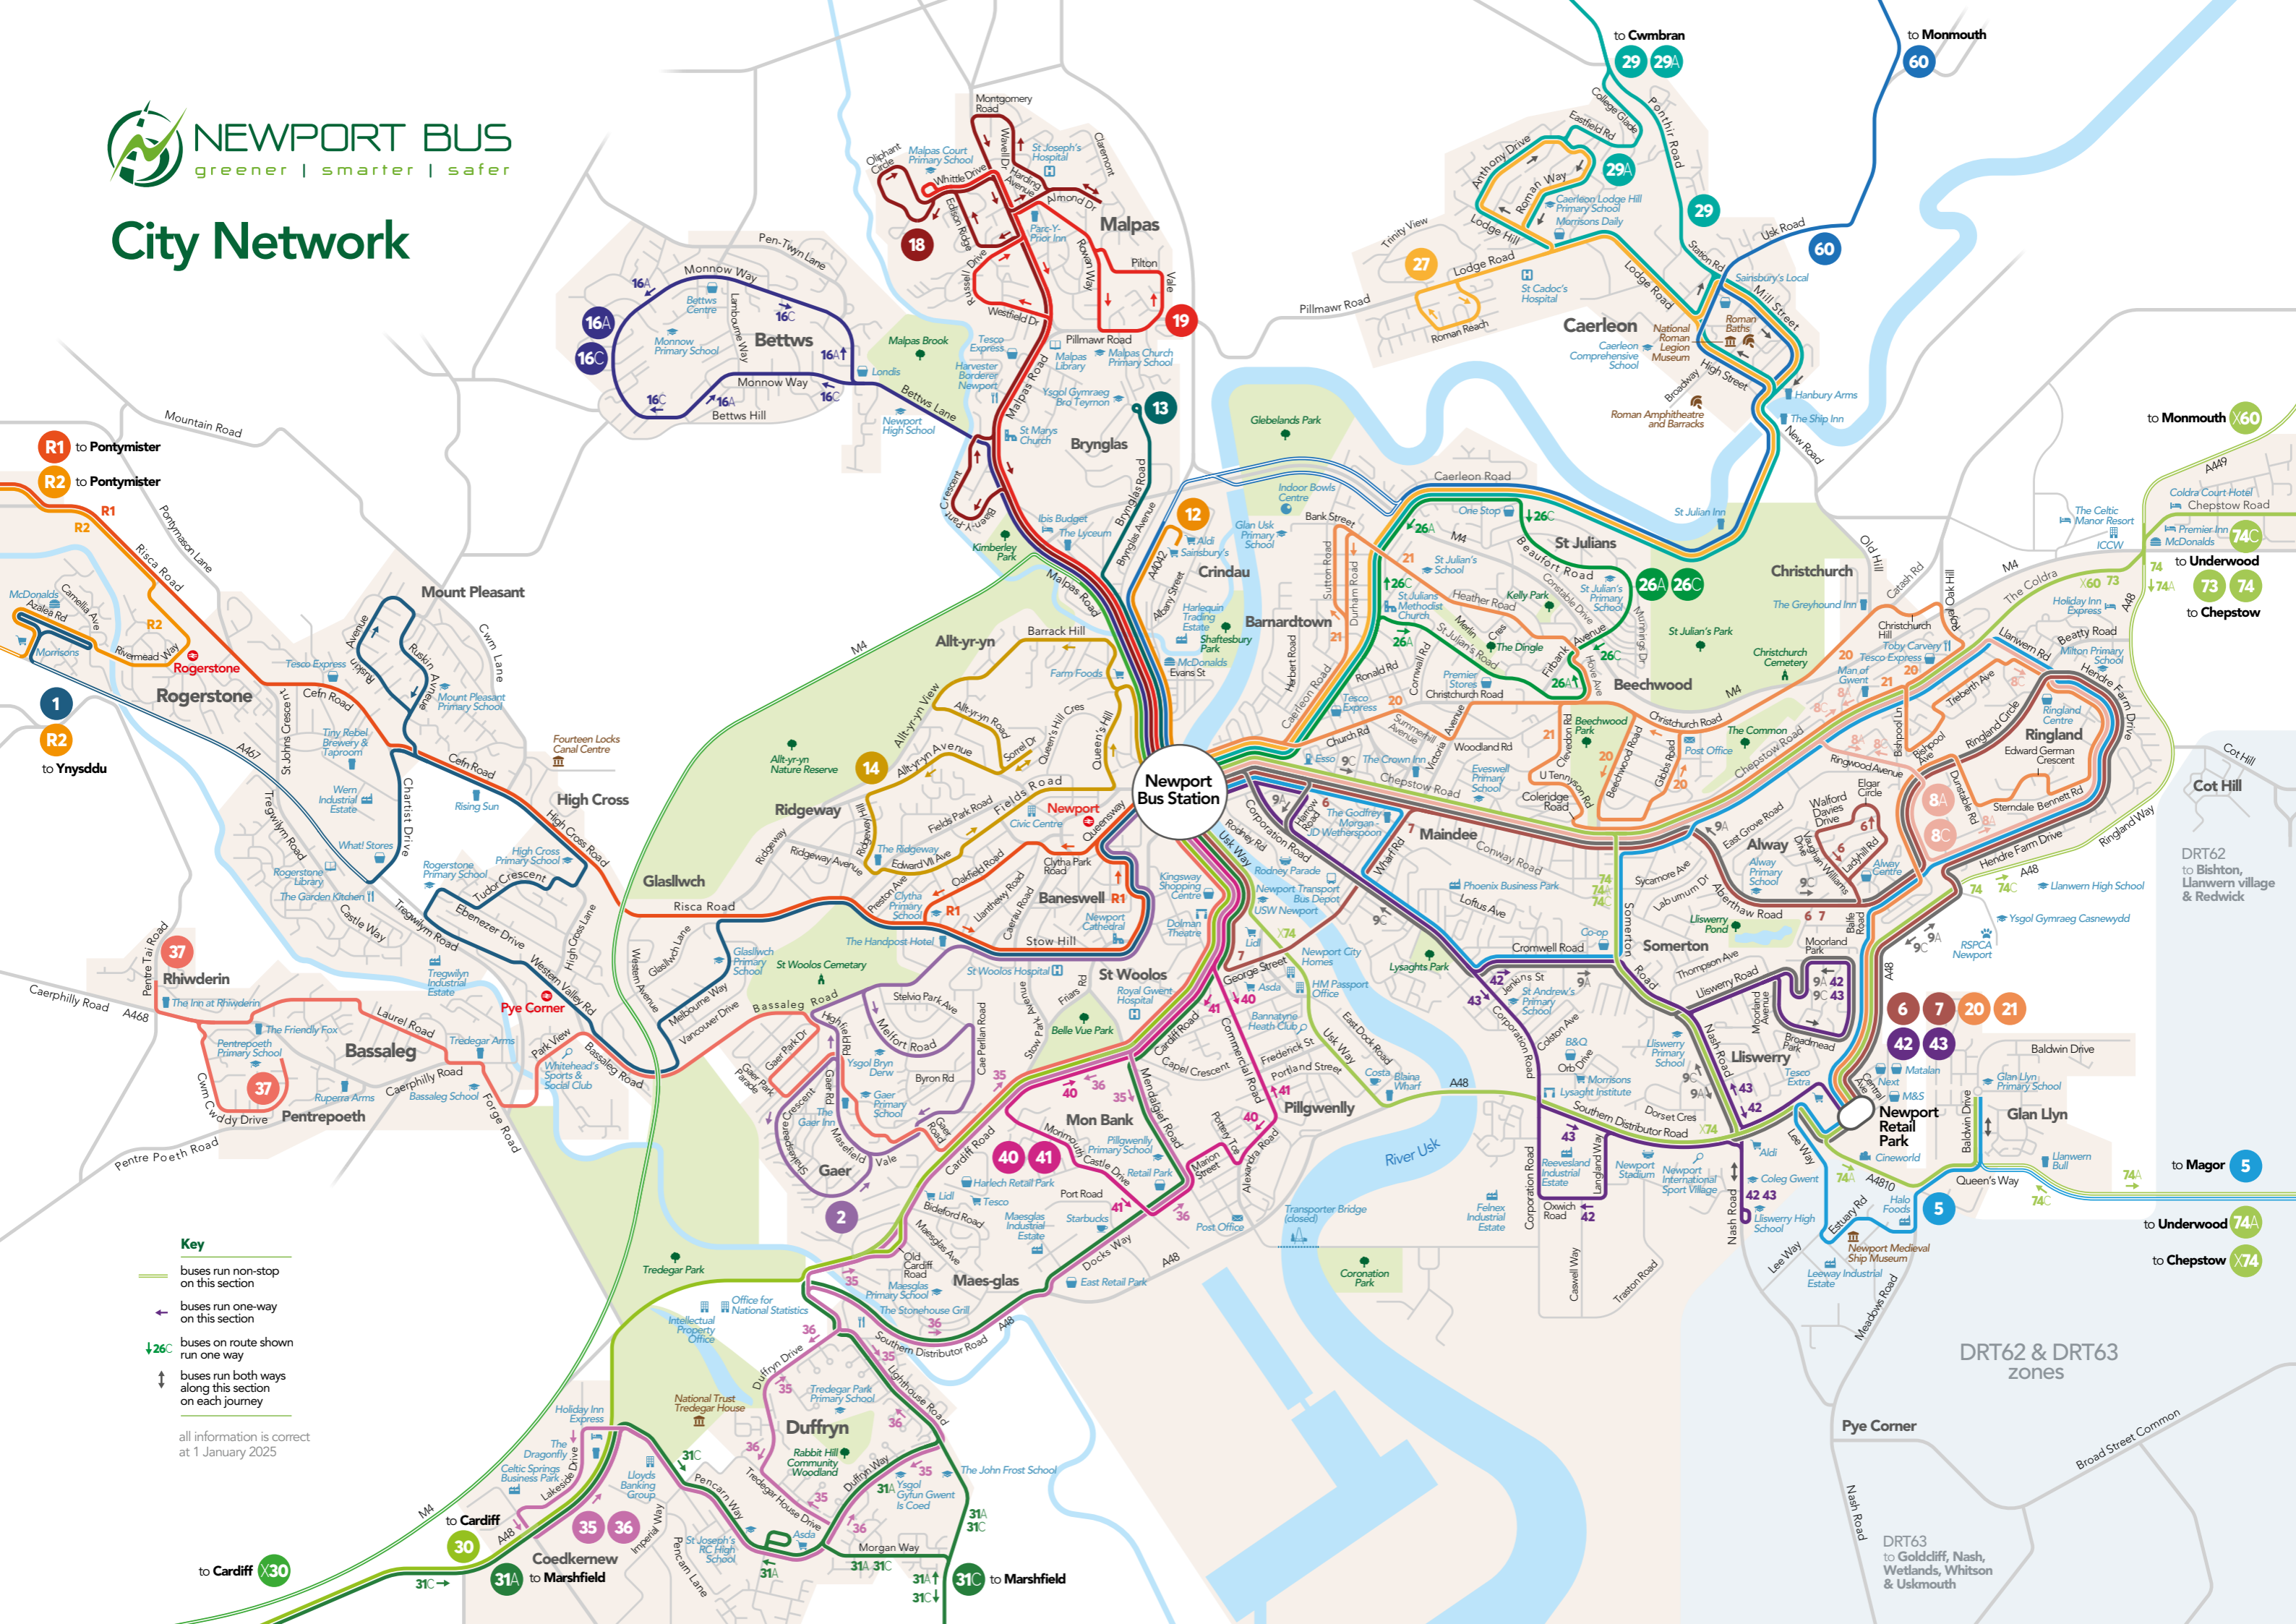

City Network

- Key**
- buses run non-stop on this section
 - ← buses run one-way on this section
 - ↕ buses on route shown run one way
 - ↕ buses run both ways along this section on each journey

all information is correct at 1 January 2025

DRT62 & DRT63 zones

DRT63 to Goldcliff, Nash, Wetlands, Whitson & Uskmouth