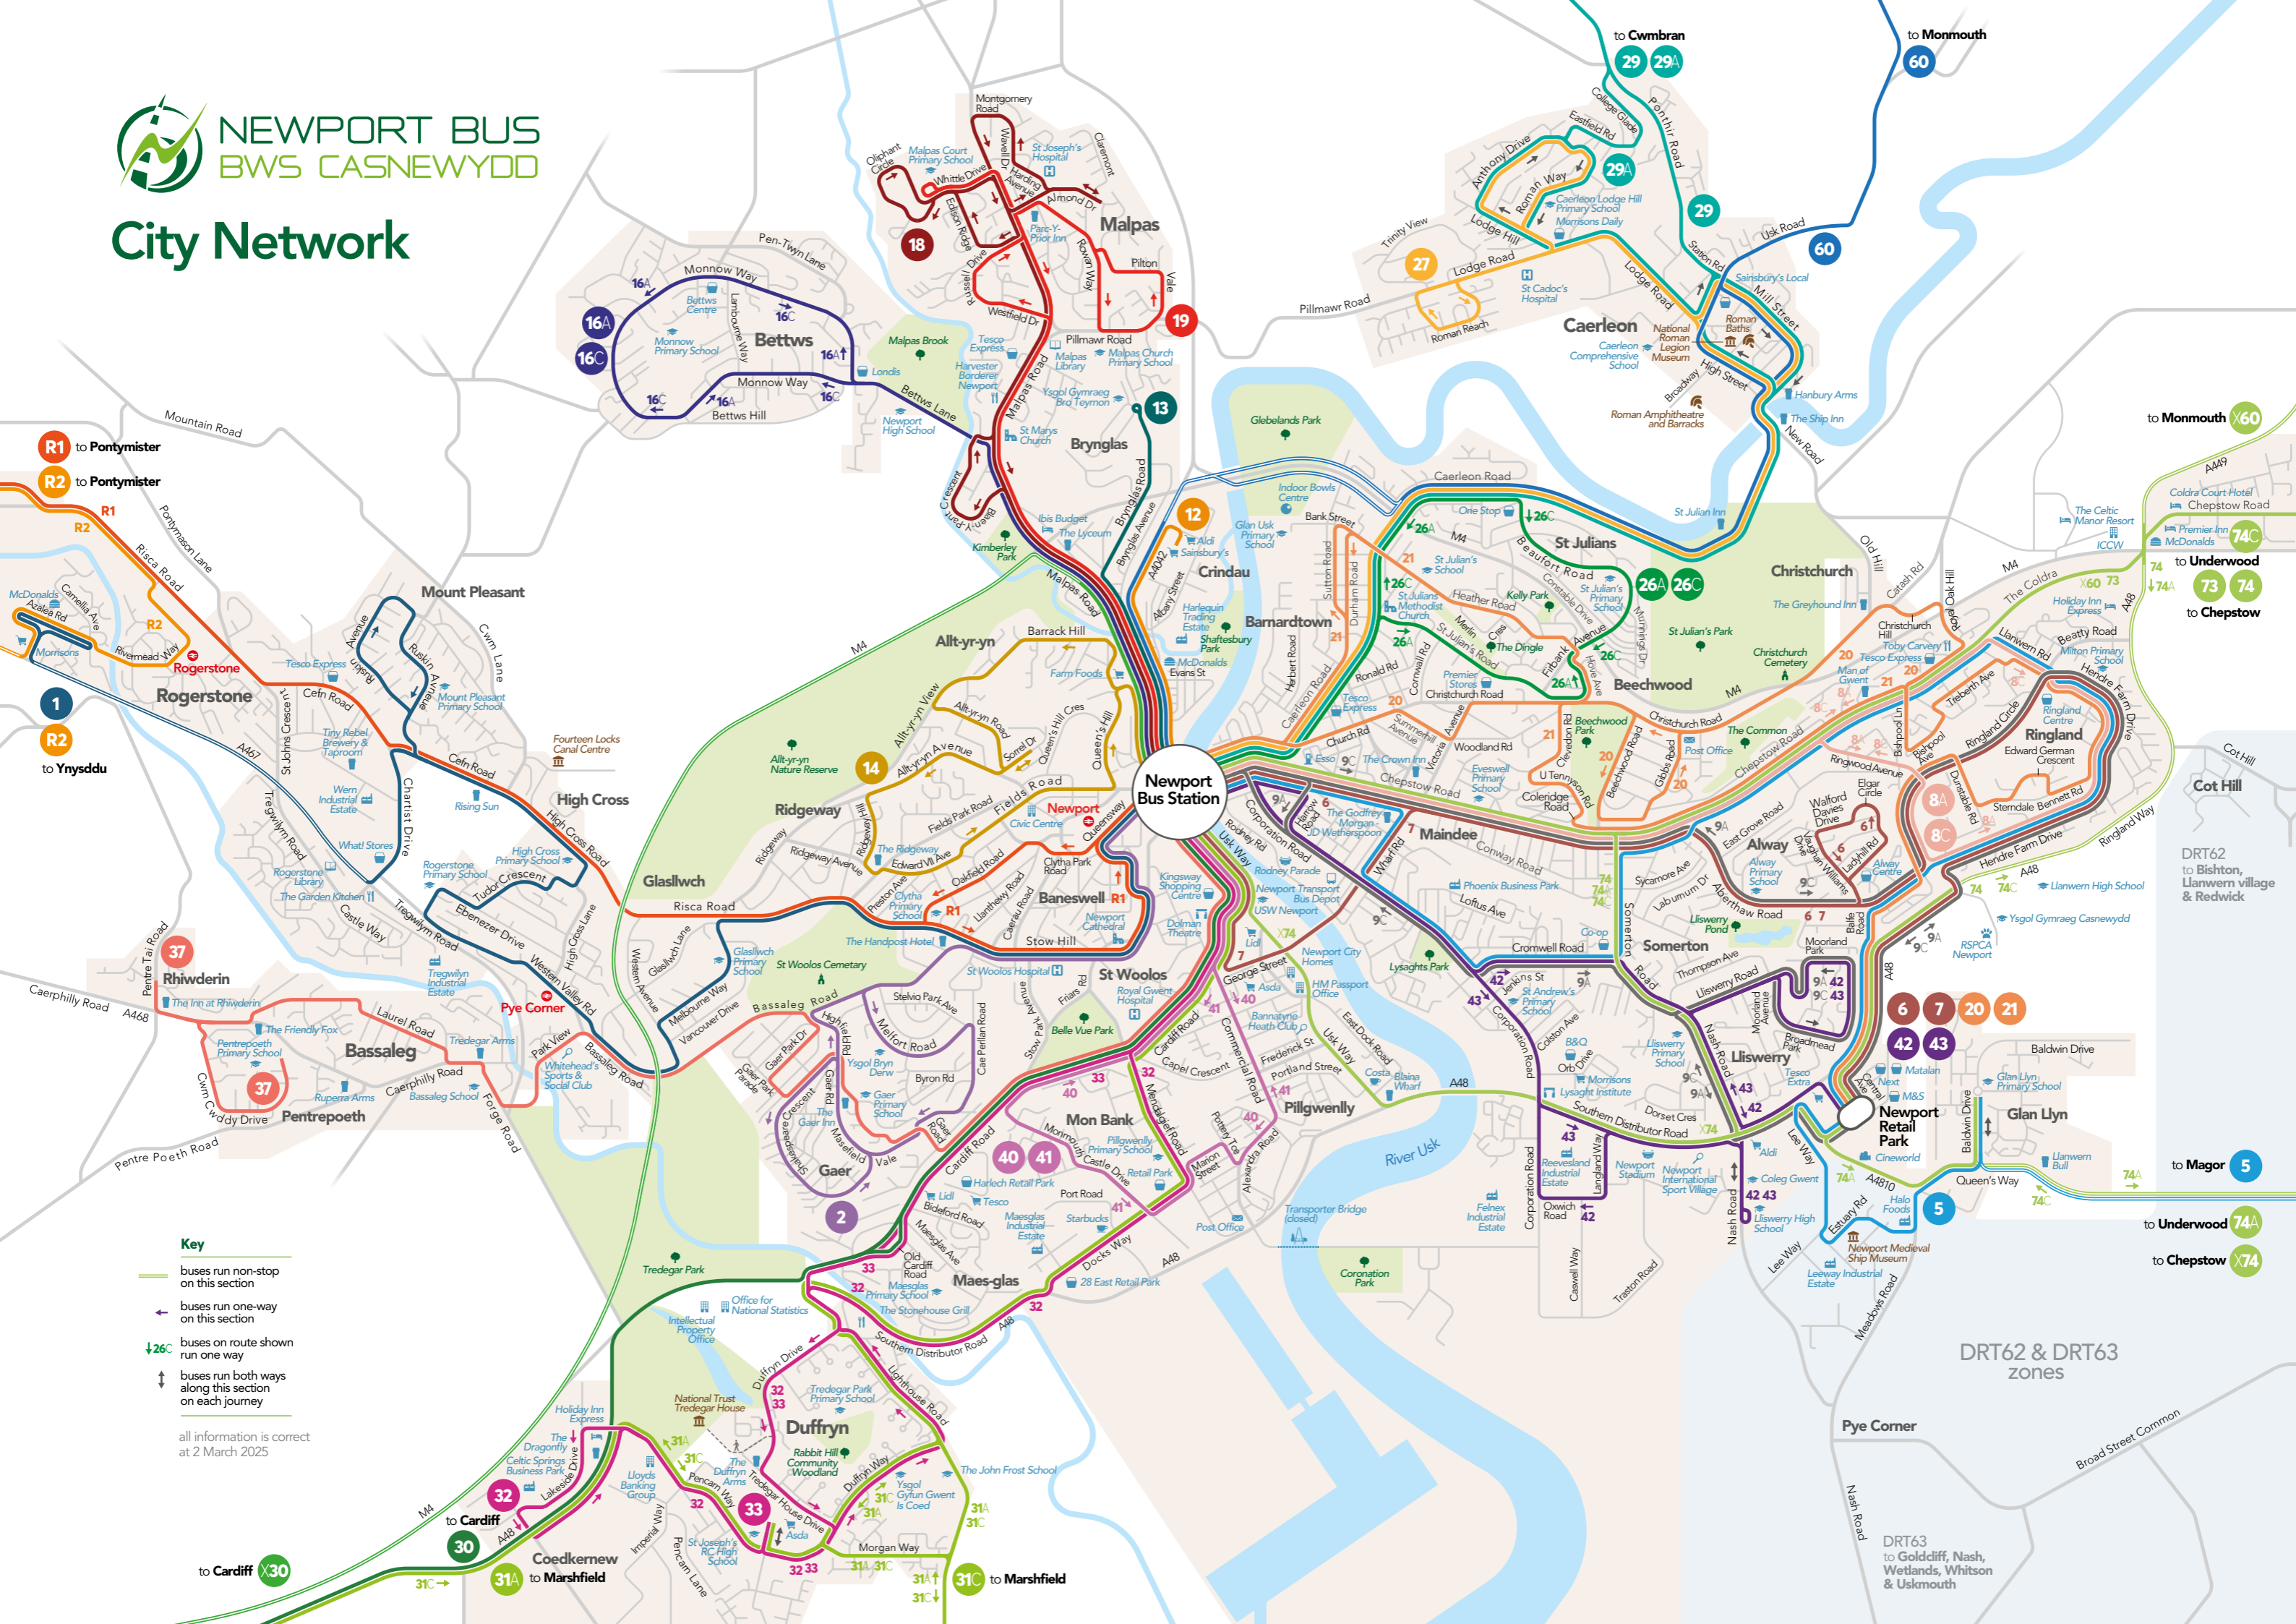

# City Network

- Key**
- buses run non-stop on this section
  - buses run one-way on this section
  - buses on route shown run one way
  - buses run both ways along this section on each journey

all information is correct at 2 March 2025

DRT62 & DRT63 zones

DRT63 to Goldcliff, Nash, Wetlands, Whitson & Uskmouth