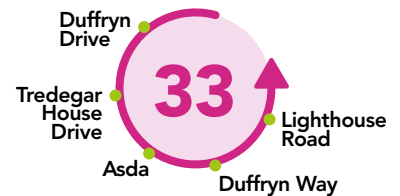

Sundays and public holidays

Newport Bus Station Stand 12	0900	1000	1100	1200	1300	1400	1500	1600	1700	1800	1900
Maesglas Park Drive	0910	1010	1110	1210	1310	1410	1510	1610	1710	1810	1910
Duffryn Duffryn Drive/Sandpiper Way	0915	1015	1115	1215	1315	1415	1515	1615	1715	1815	1915
Duffryn Asda car park	0917	1017	1117	1217	1317	1417	1517	1617	▼	▼	▼
Tredegar Park Main Gates	0923	1023	1123	1223	1323	1423	1523	1623	1722	1822	1922
Maesglas St Thomas's Church	0924	1024	1124	1224	1324	1424	1524	1624	1723	1823	1923
Newport Bus Station	0935	1035	1135	1235	1335	1435	1535	1635	1734	1834	1934

these buses operate to Asda roundabout but not inside Asda car park

it's anticlockwise around Duffryn

bus times from 2 March 2025