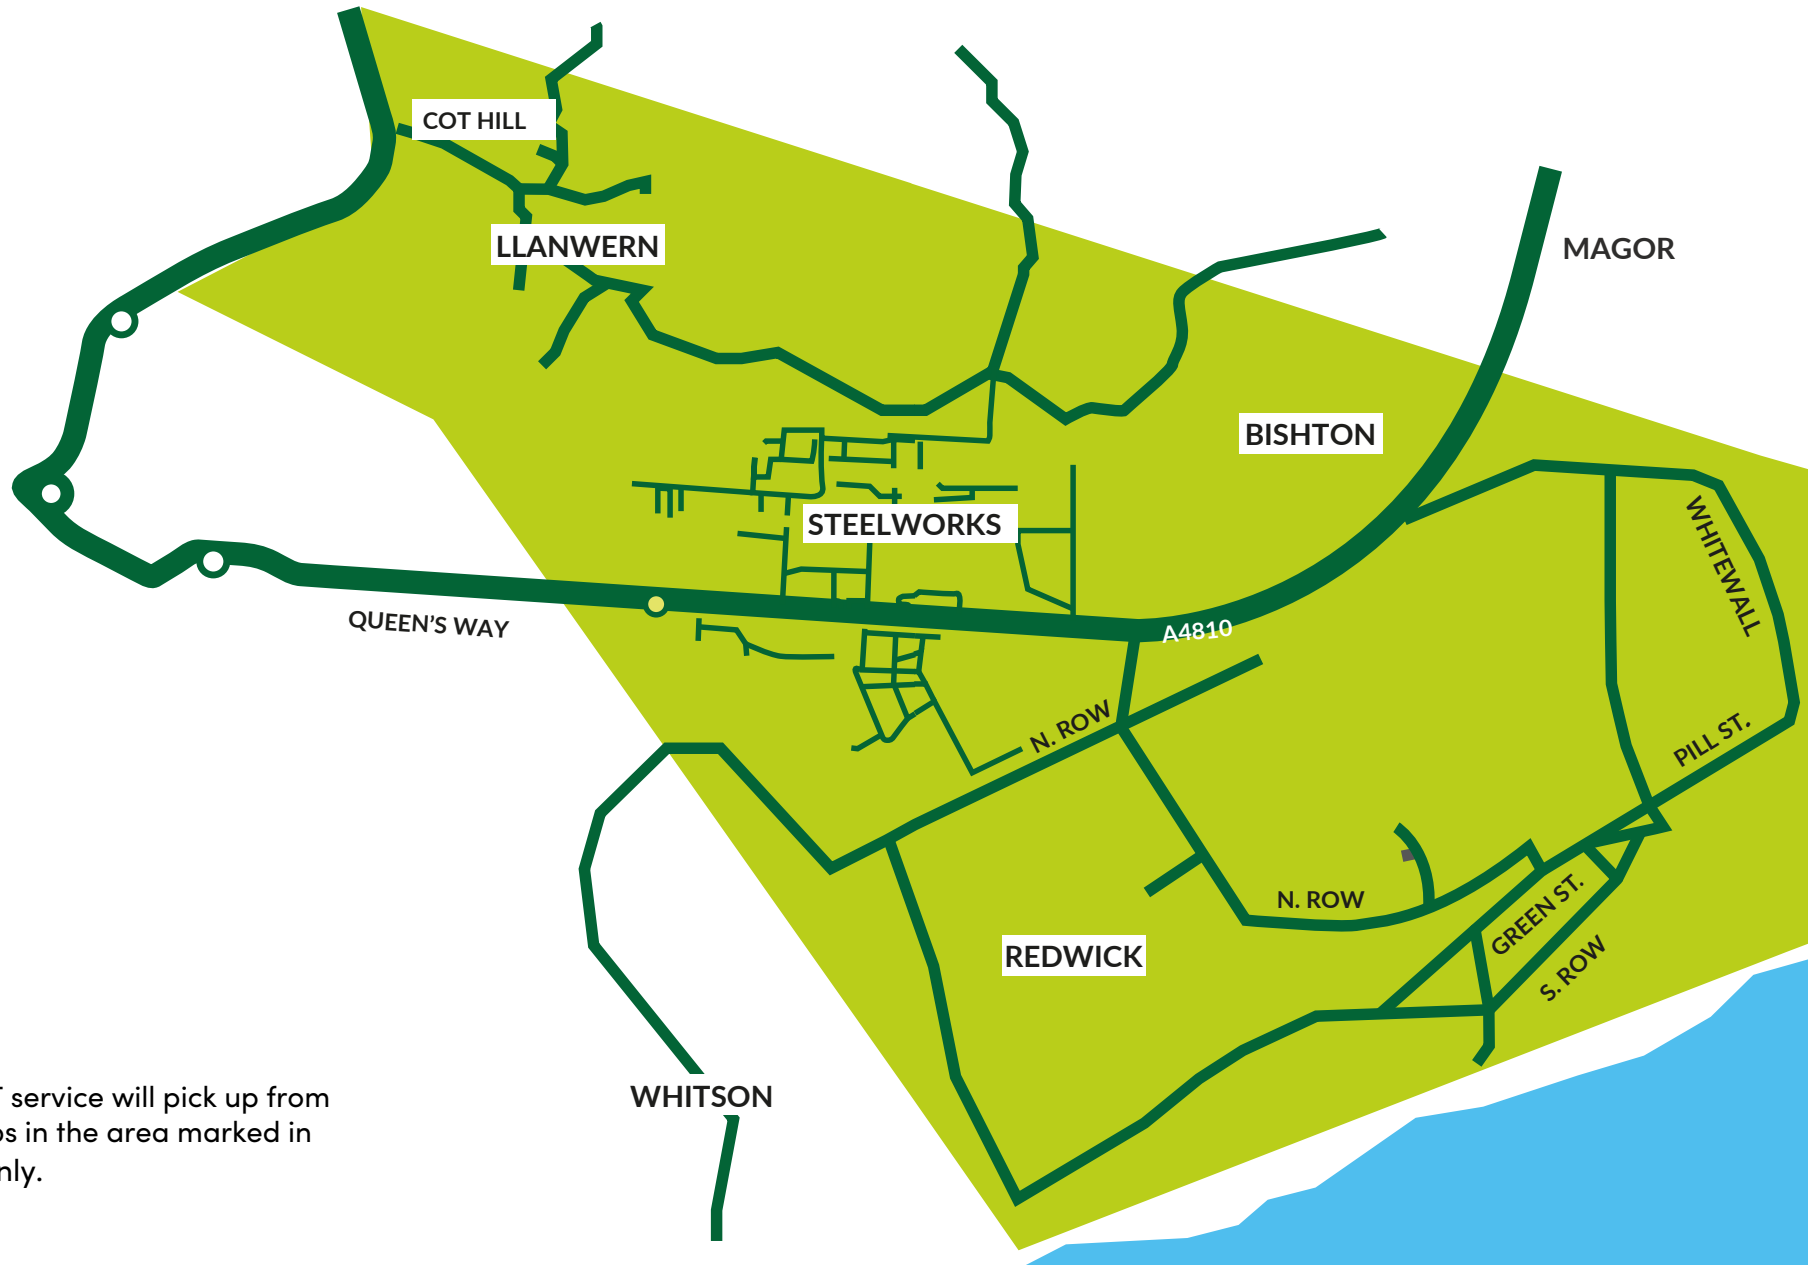

## DRT 62 BISHTON-REDWICK-LLANWERN PRE-DEFINED AREA

 The DRT service will pick up from any stops in the area marked in green only.